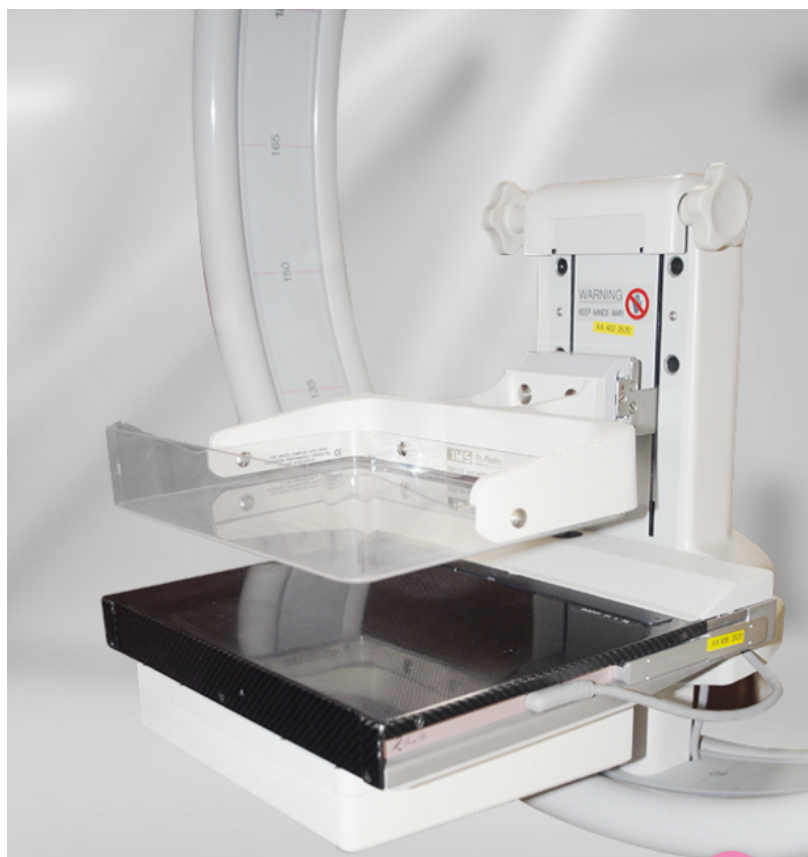

Optimize IMS analogic unit

Additional features on RAFFAELLO Plus can be enabled by the communication with GIOTTO IMAGE M:

- No “tricks” required to disable the cassette removal after each exposure;
- Mechanical kit for detector stabilization and cable guides;
- AEC optimization for maximum image quality with minimum dose;
- Automatic retrieval of exposure data from the screen film unit;
- Prevention of unintended x-ray emissions.